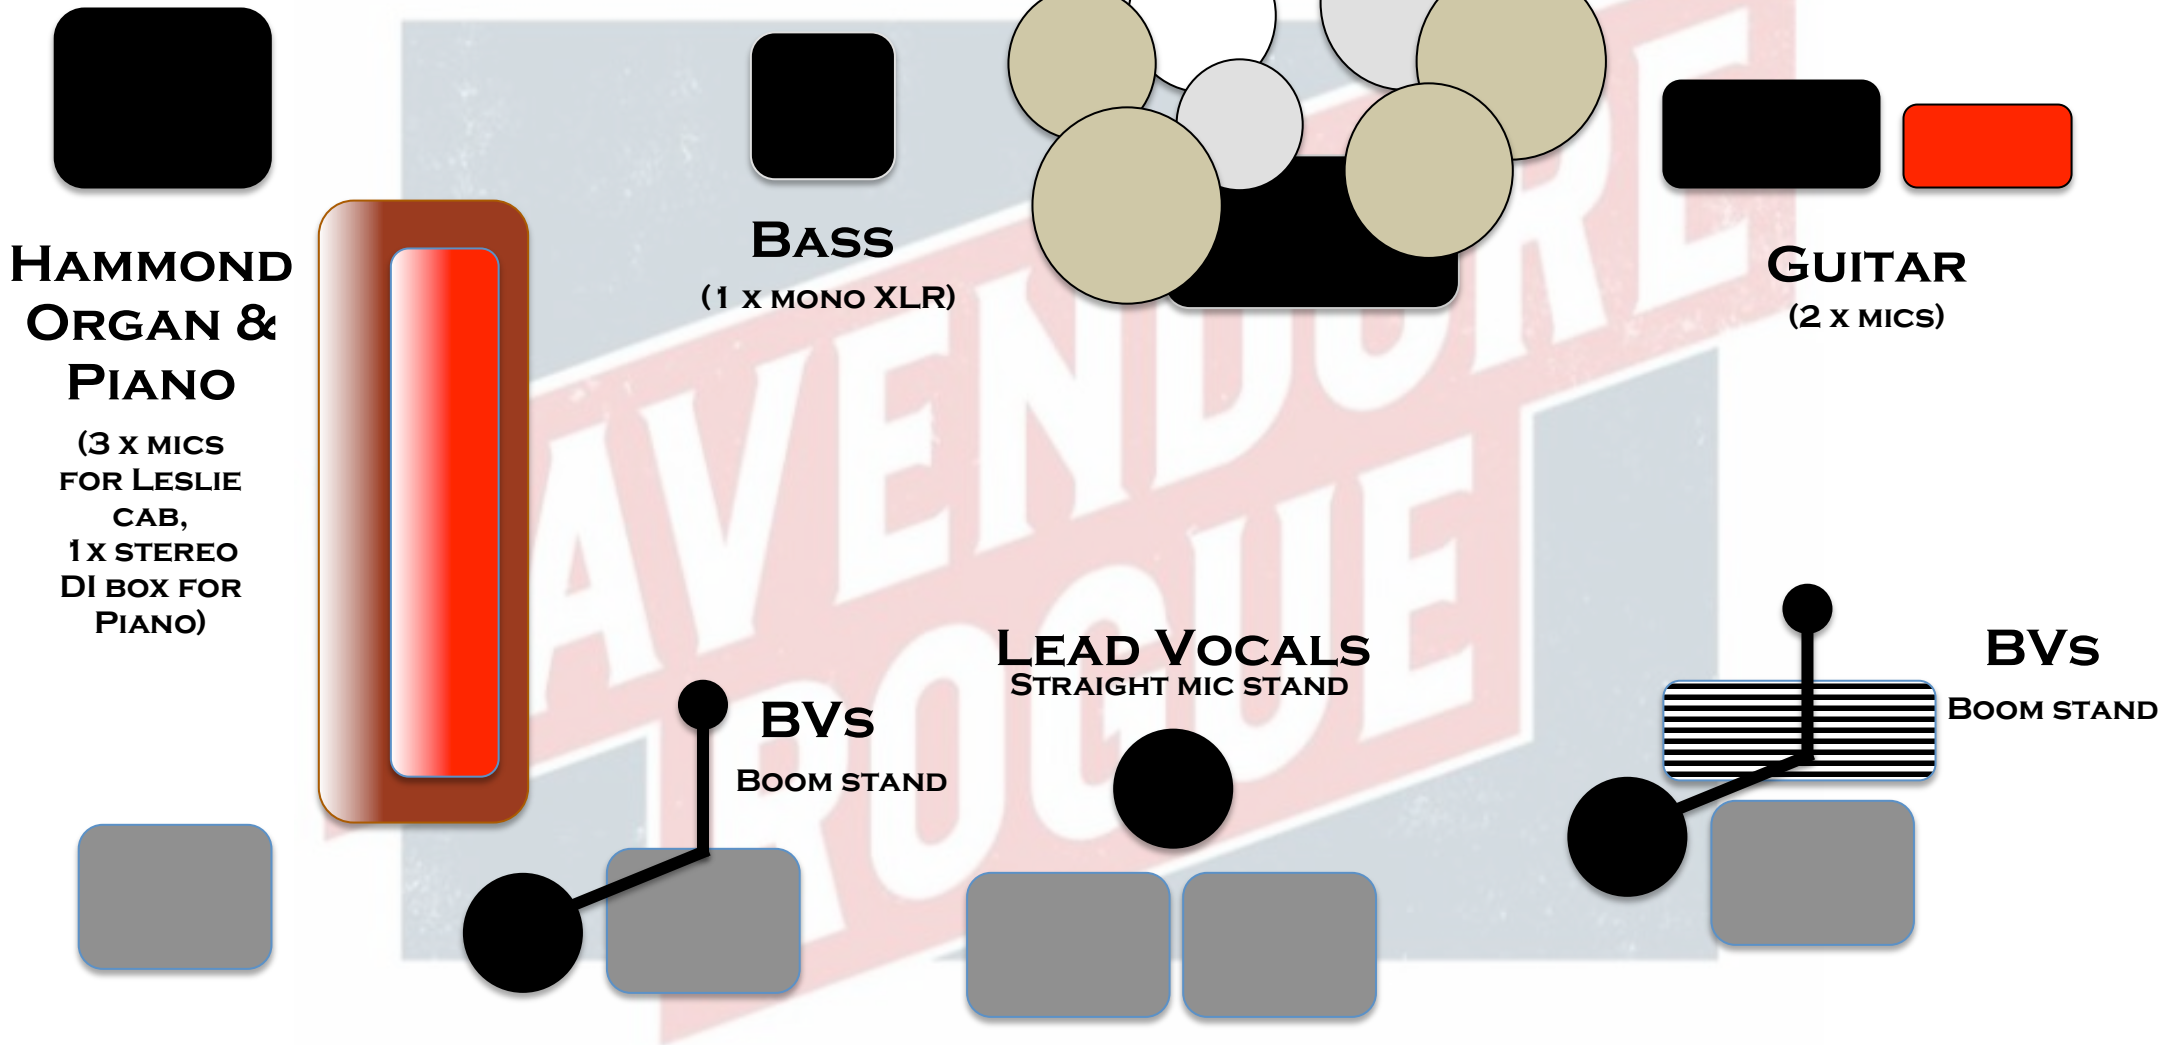

LAVENDORE ROGUE STAGE PLAN

ANY QUESTIONS PLEASE CONTACT JOEL FISK ON +44 (0) 7884041343 OR INFO@LAVENDOREROGUE.COM